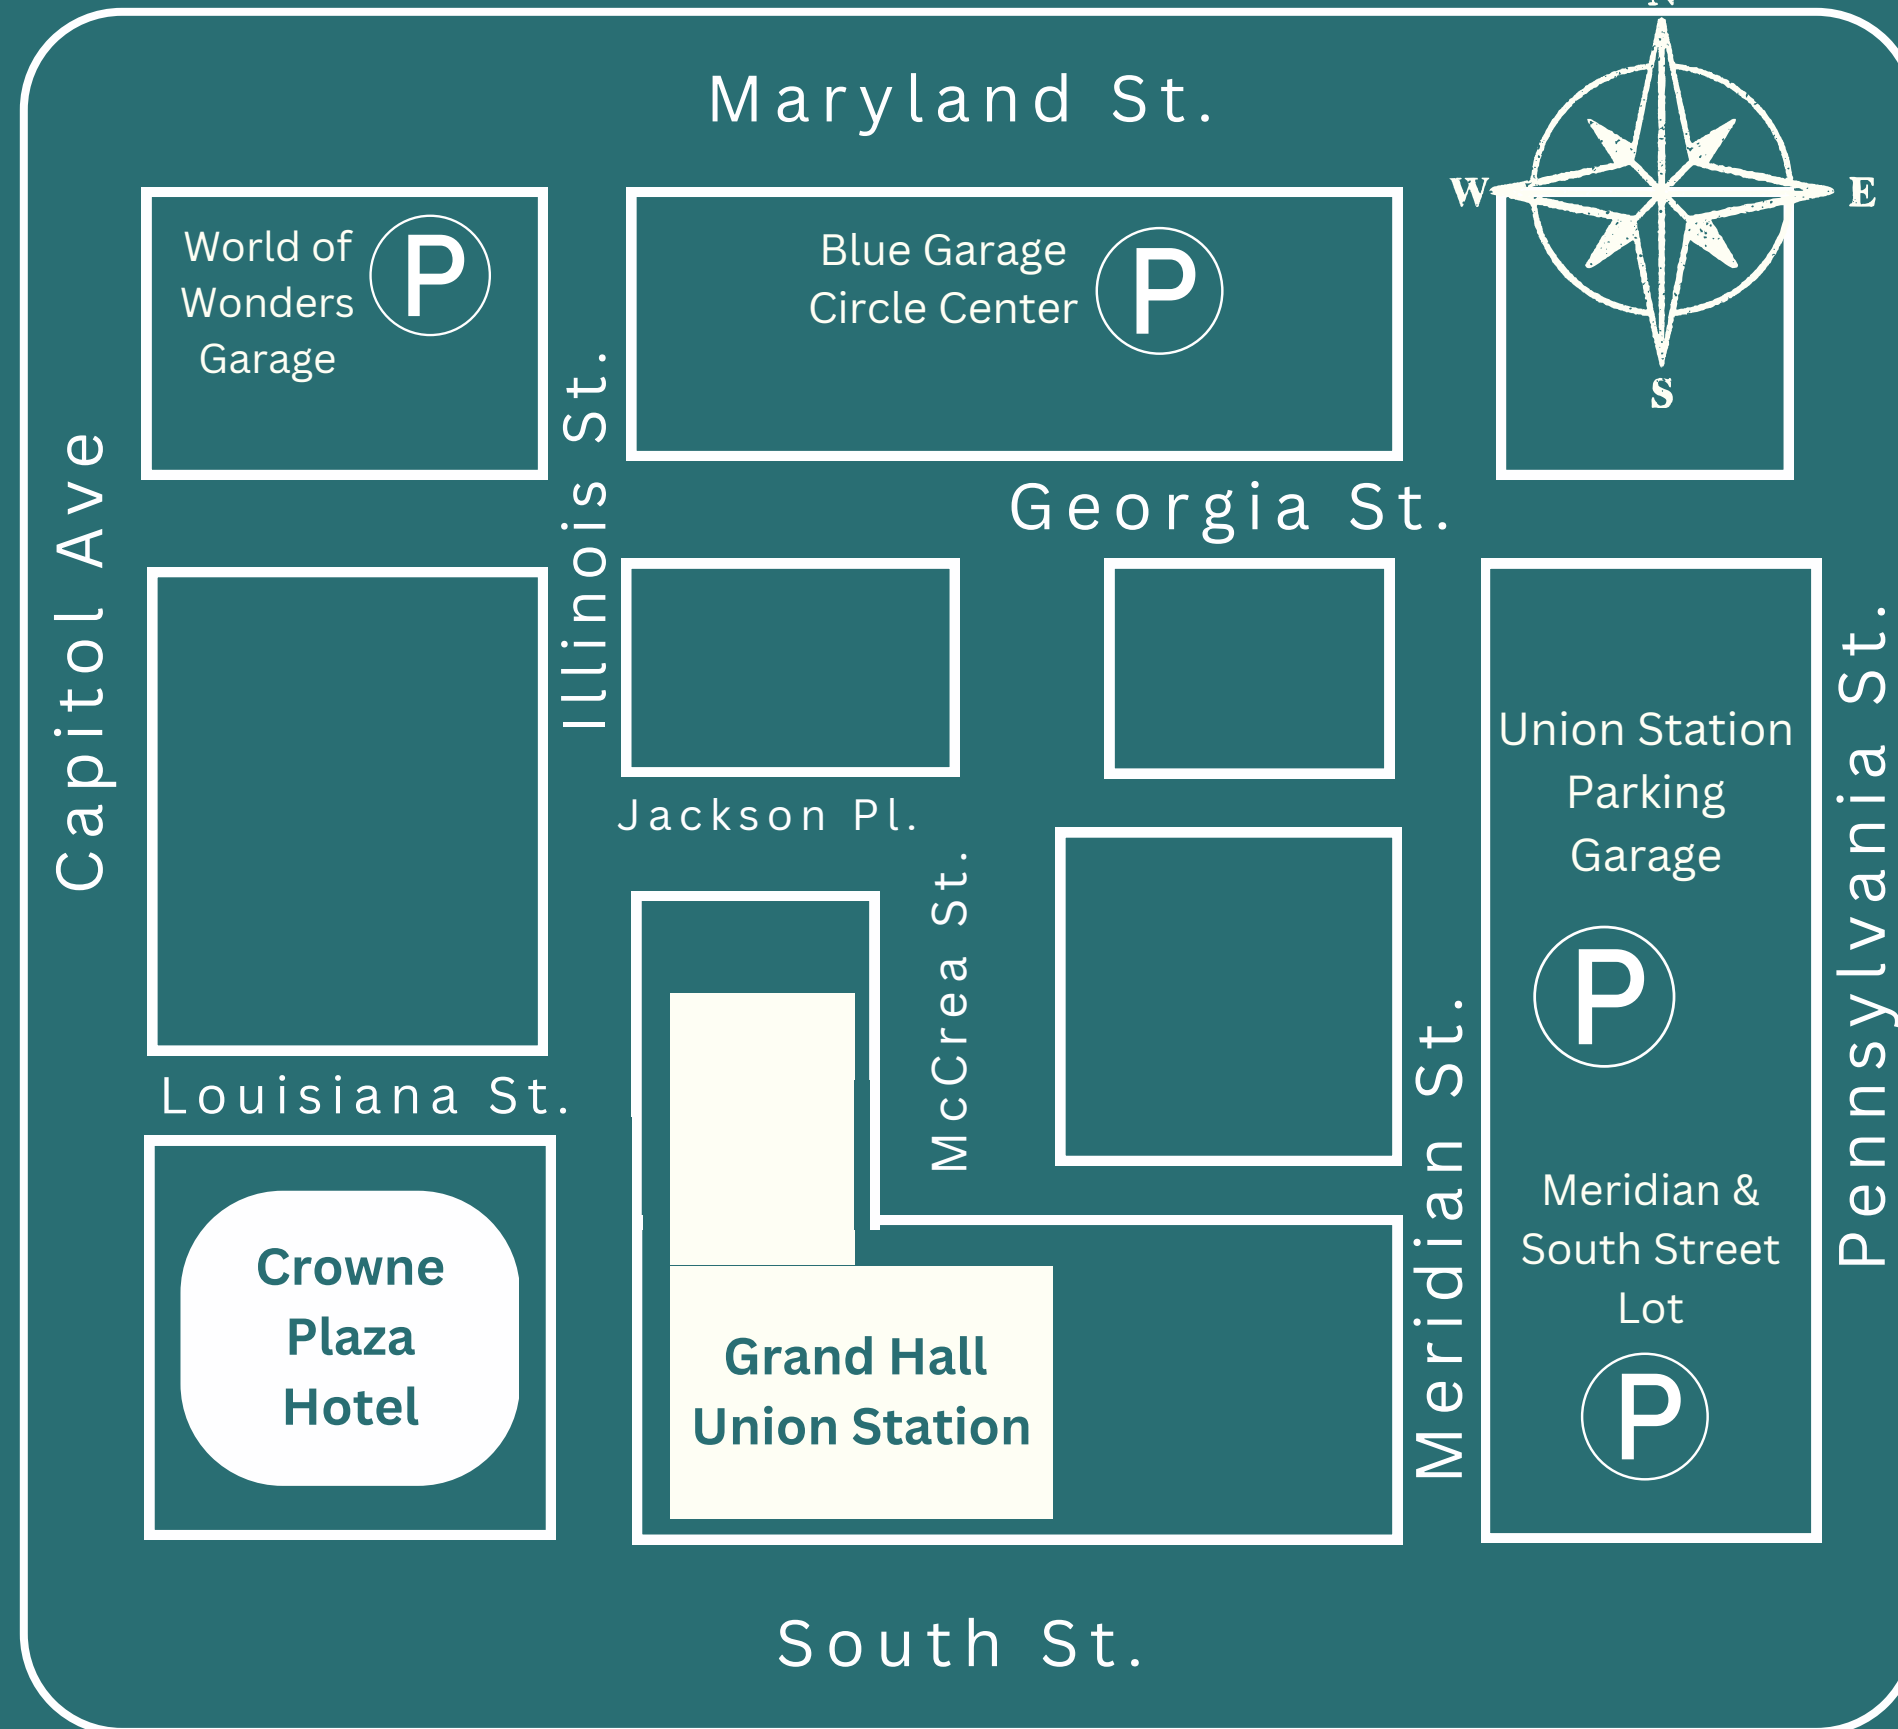

PARKING INFORMATION

World of Wonders Garage

130 South Illinois Street | (317) 681-5670

24 hours

Across from St. Elmo Steak House

Blue Garage Circle Center

26 W Georgia St | (317) 681-5670

24 hours

Directly behind the Omni Severin Hotel

Union Station Garage

301 S Meridian Street | (317) 266-8842

24 hours

East of the Crowne Plaza Hotel, off of Meridian St.

Meridian & South Street Lot

365 S Meridian Street - (317) 635-8318

Mon - Fri: 5AM-12AM **Sat:** 8AM-1AM **Sun:** 10AM-6PM

East on South Street from Crowne Plaza Hotel

Valet parking available at the Hotel

(Enter from Capitol Avenue)

123 W Louisiana St, Indianapolis IN 46225

Overnight with in + out privileges - \$50.00

Daily parking - \$38.00

Grand Hall Entrance address - 294 S McCrea St.