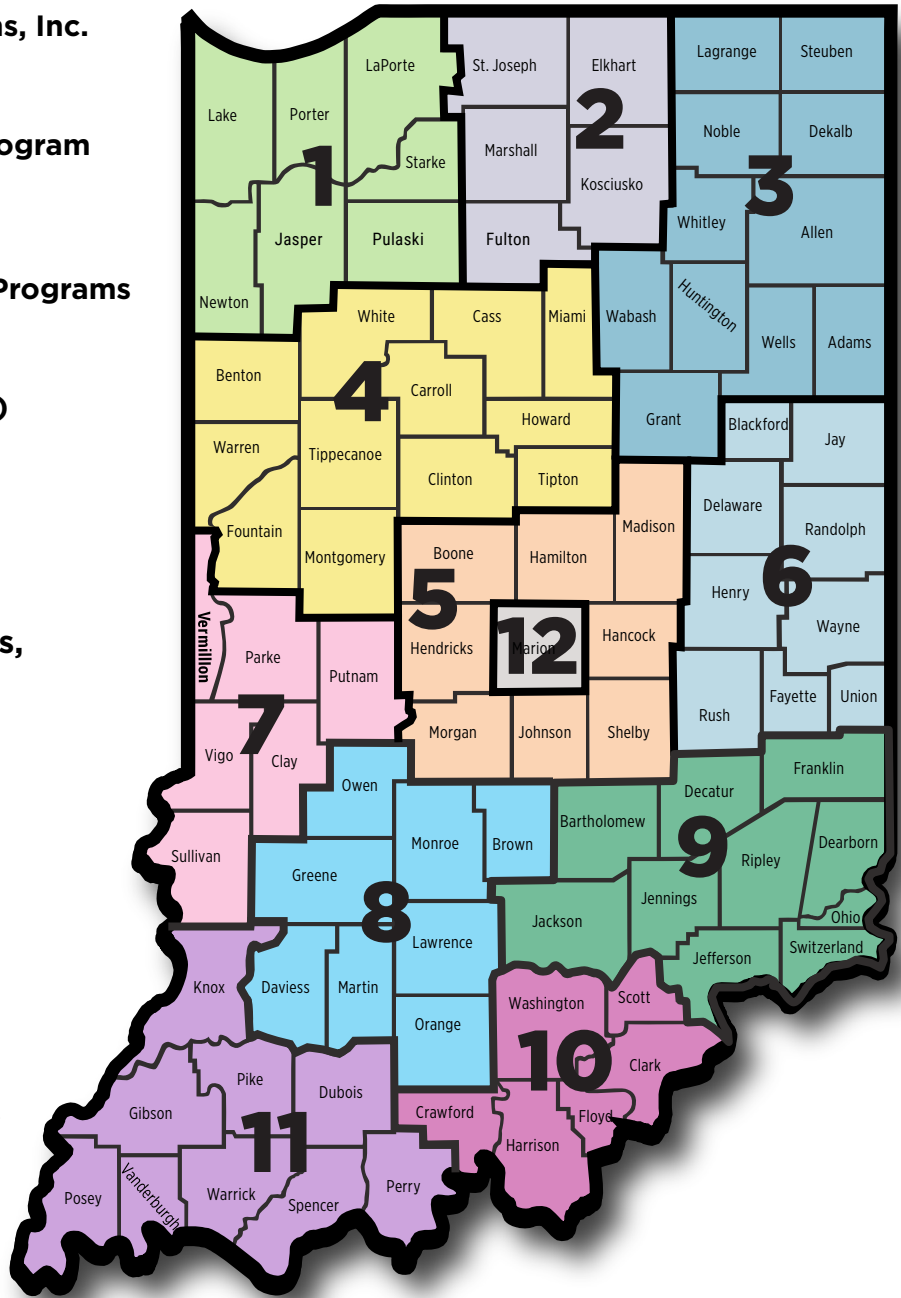

Indiana Non-Formal CDA Map in Partnership with the Indiana DWD

- 1 Center of Workforce Innovations, Inc.**
2804 Boilermaker Ct., Ste. E
Valparaiso, IN 46383
- 2 South Bend Adult Education Program**
3206 Sugar Maple Business Ct.
South Bend, IN 46628
- 3 Fort Wayne Community Schools Continuing Education Programs**
1200 S. Barr St.
Fort Wayne, IN 46802
- 5 Central Nine Career Center (C9)**
19999 US Hwy 31
Greenwood, IN
- 5 Blue River Career Programs**
801 S. Joseph St.
Shelbyville, IN 46176
- 12 YMCA of Greater Indianapolis, Project Connect**
6610 N. Shadeland Ave.
Indianapolis, IN 46220
- 7 Parke Vermillion Adult Education Program**
519 N. Lincoln Rd. (US Hwy 41)
Rockville, IN 47872
- 8 Monroe County Community School Corporation / Adult Education Program**
705 W. Coolidge Dr.
Bloomington, IN 47403
- 9 Jennings County Community School Corporation / Adult Education Program**
100 S. Webster St.
North Vernon, IN 47265
- 9 River Valley Resources**
100 E. Second St.
Madison, IN 47250