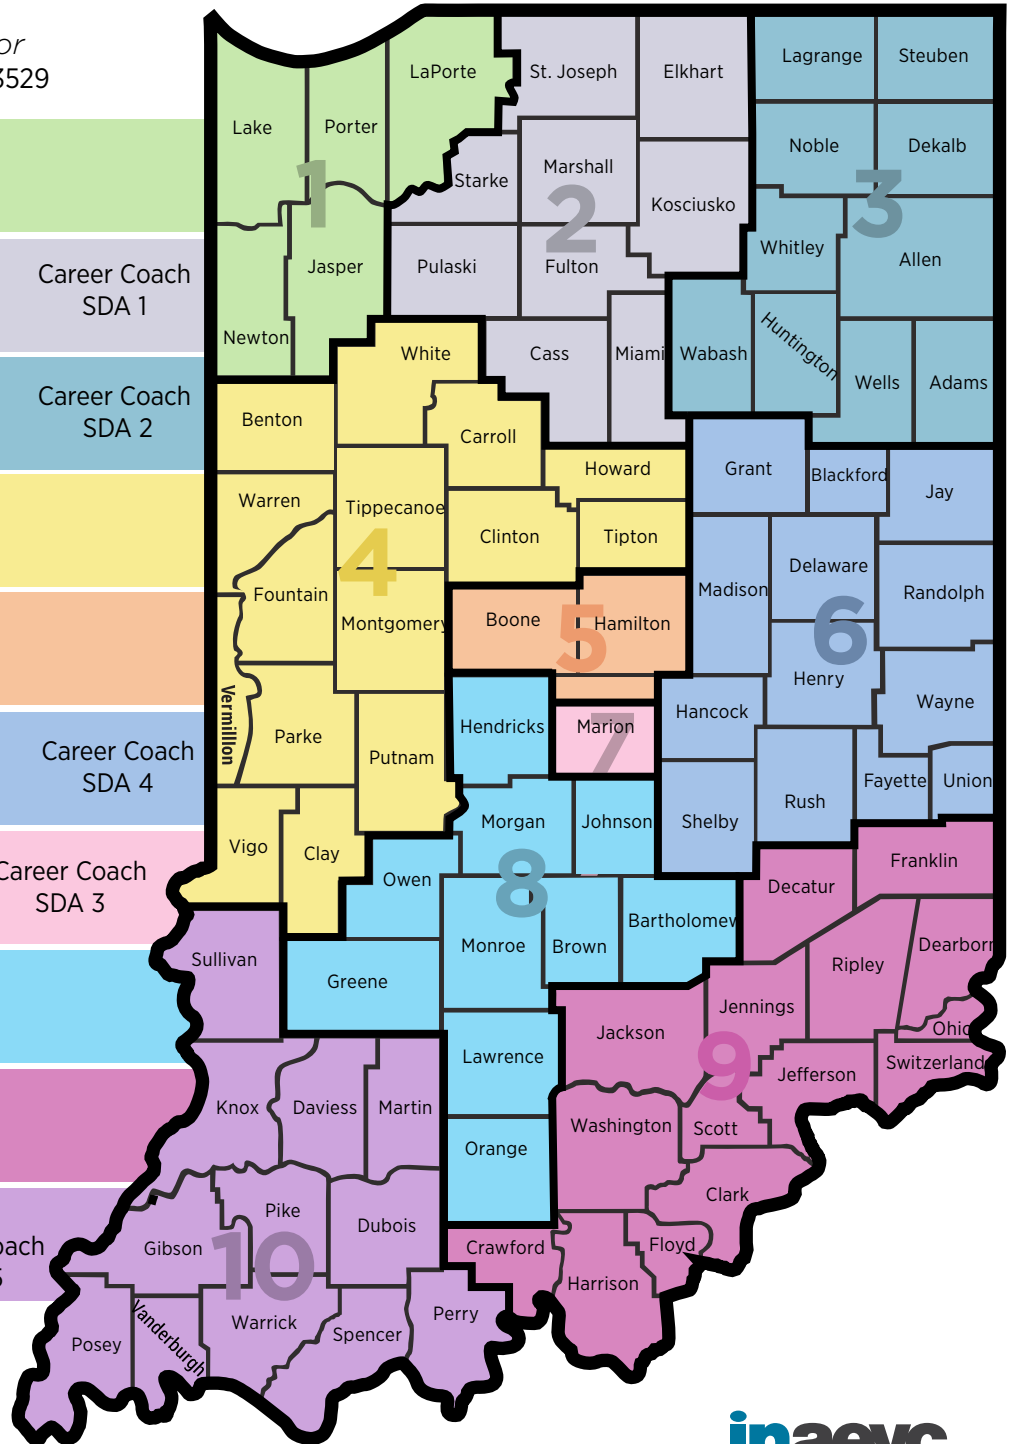

Indiana AEOC Workforce Coordinator Map

Kathy Maguire, Senior Director
kmaguire@inaeyc.org / 317.275.3534

Jennifer Cioni, Director
jcioni@inaeyc.org / 317.275.3532

Jennifer Moore
Senior Project Coordinator
jmoore@inaeyc.org / 317.275.3529

- **1** **Carla Gadson**
  cgadson@inaeyc.org
  317.275.3539
- **2** **Cassie Eberly** Career Coach SDA 1
  ceberly@inaeyc.org
  317.275.3538
- **3** **Dawn Cole-Easterday** Career Coach SDA 2
  deasterday@inaeyc.org
  317.275.3470
- **4** **Dawn Sparks**
  dsparks@inaeyc.org
  317.275.3531
- **5** **Tory Brinson**
  tbrinson@inaeyc.org
  317.275.3541
- **6** **Emma Dragoo** Career Coach SDA 4
  edragoo@inaeyc.org
  317.275.3472
- **7** **Brie O'Rourke** Career Coach SDA 3
  borourke@inaeyc.org
  317.275.3533
- **8** **Jackie Bond**
  jbond@inaeyc.org
  317.275.3536
- **9** **Bonnie Baldwin**
  bbaldwin@inaeyc.org
  317.275.3542
- **10** **Randy Garratt, Ph.D.** Career Coach SDA 5
  rgarratt@inaeyc.org
  317.275.3537

Indiana Association for the Education of Young Children

An Affiliate of **naeyc**