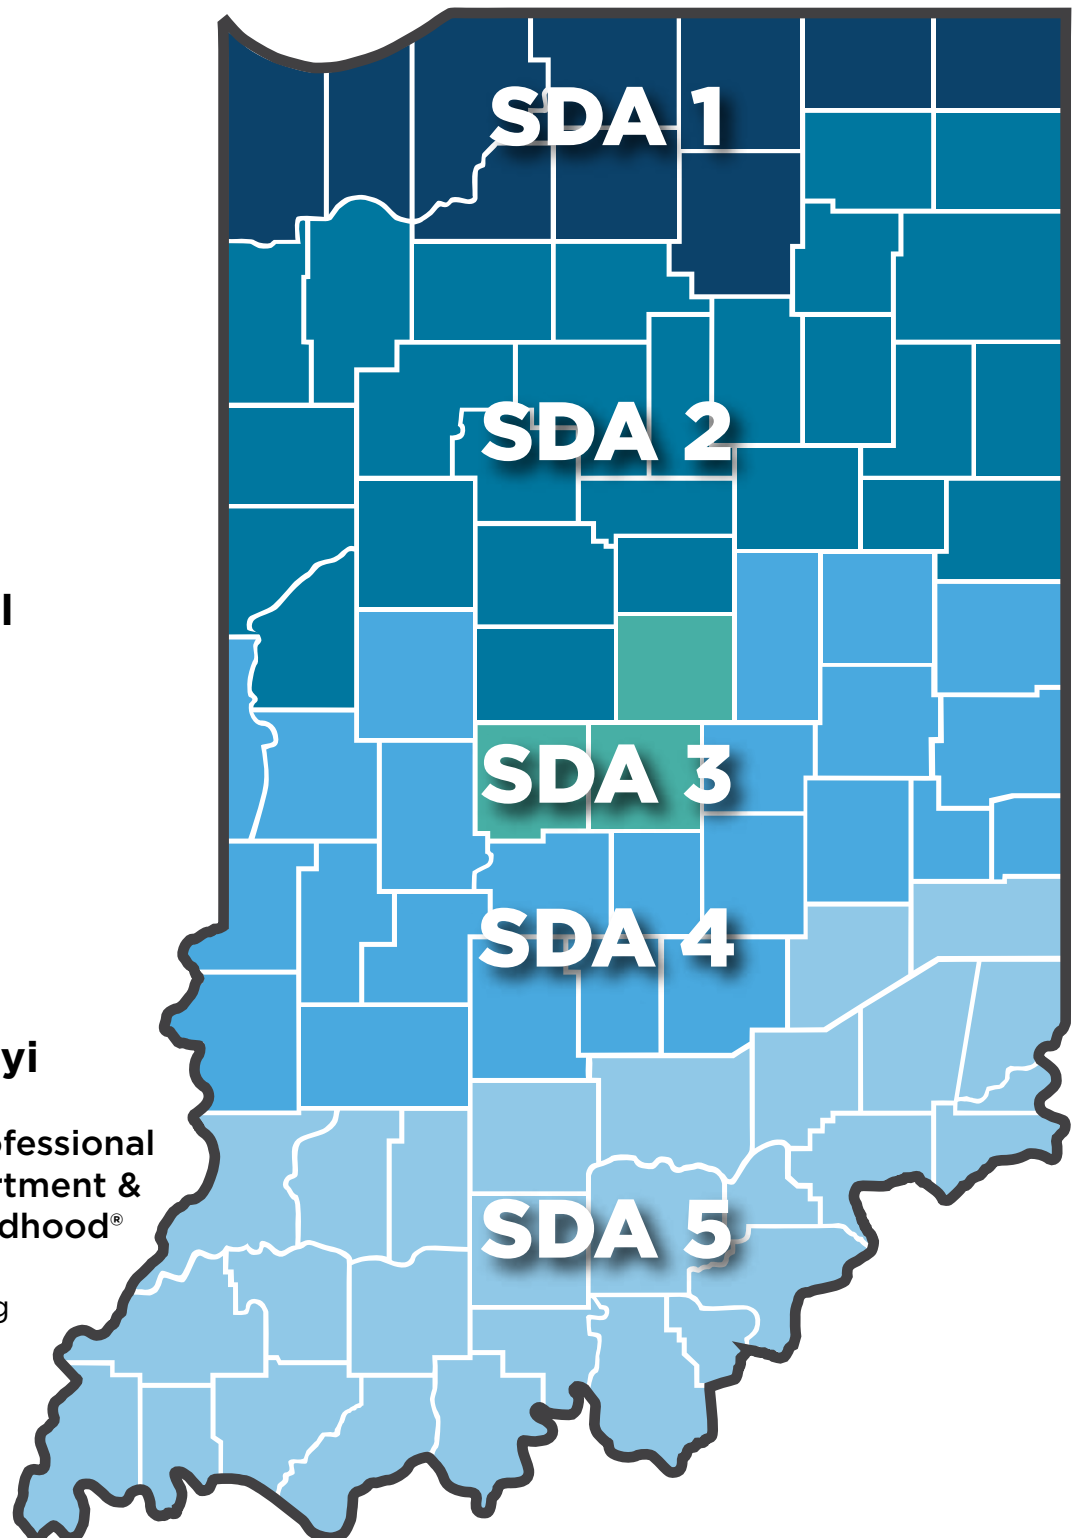

Indiana CDA Navigator Map

Pamala Richa'rd
CDA Navigator
prichard@inaeyc.org
317.275.3512
SDA Regions 1 & 2

Charlotte McCall
CDA Navigator
cmcall@inaeyc.org
317.275.3502
SDA Regions 3, 4 & 5

Matthew Harsanyi
Senior Director
Early Childhood Professional
Development Department &
T.E.A.C.H. Early Childhood®
Indiana
mharsanyi@inaeyc.org
317.275.3511

Updated 7/30/24