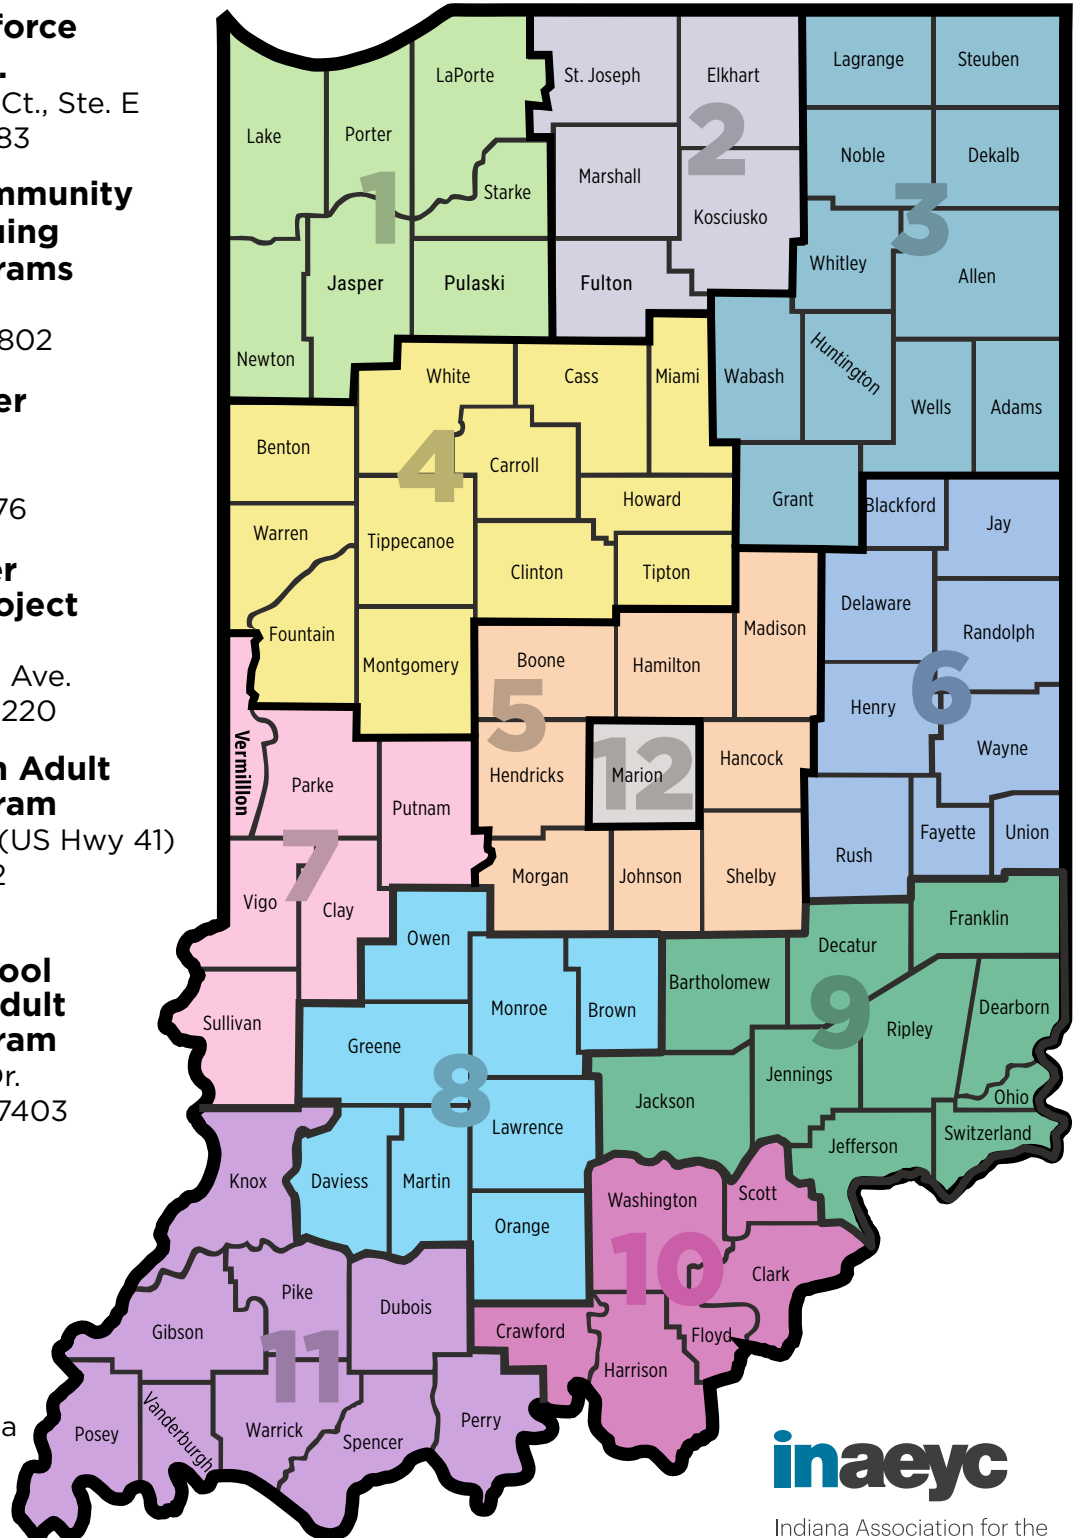

Indiana Non-Formal CDA Map in Partnership with the Indiana Department of Workforce Development

1 Center of Workforce Innovations, Inc.
2804 Boilermaker Ct., Ste. E
Valparaiso, IN 46383

3 Fort Wayne Community Schools Continuing Education Programs
1200 S. Barr St.
Fort Wayne, IN 46802

5 Blue River Career Programs
801 S. Joseph St.
Shelbyville, IN 46176

12 YMCA of Greater Indianapolis, Project Connect
6610 N. Shadeland Ave.
Indianapolis, IN 46220

7 Parke Vermillion Adult Education Program
519 N. Lincoln Rd. (US Hwy 41)
Rockville, IN 47872

8 Monroe County Community School Corporation / Adult Education Program
705 W. Coolidge Dr.
Bloomington, IN 47403

Emily Roth
Director, Indiana Non-Formal CDA Project
eroth@inaeyc.org
317.275.3526

Rachael Grissom
Project Coordinator, Indiana Non-Formal CDA Project
rgrissom@inaeyc.org
317.275.3505

inaeyc

Indiana Association for the Education of Young Children

An Affiliate of **naeyc**

Effective Date 6/11/24

Indiana Association for the Education of Young Children, Inc. (Indiana AEYC) receives funding from the Department of Workforce Development, the Indiana Family and Social Services Administration, Office of Early Childhood and Out-of-School Learning through the Federal Child Care and Development Fund (CCDF).