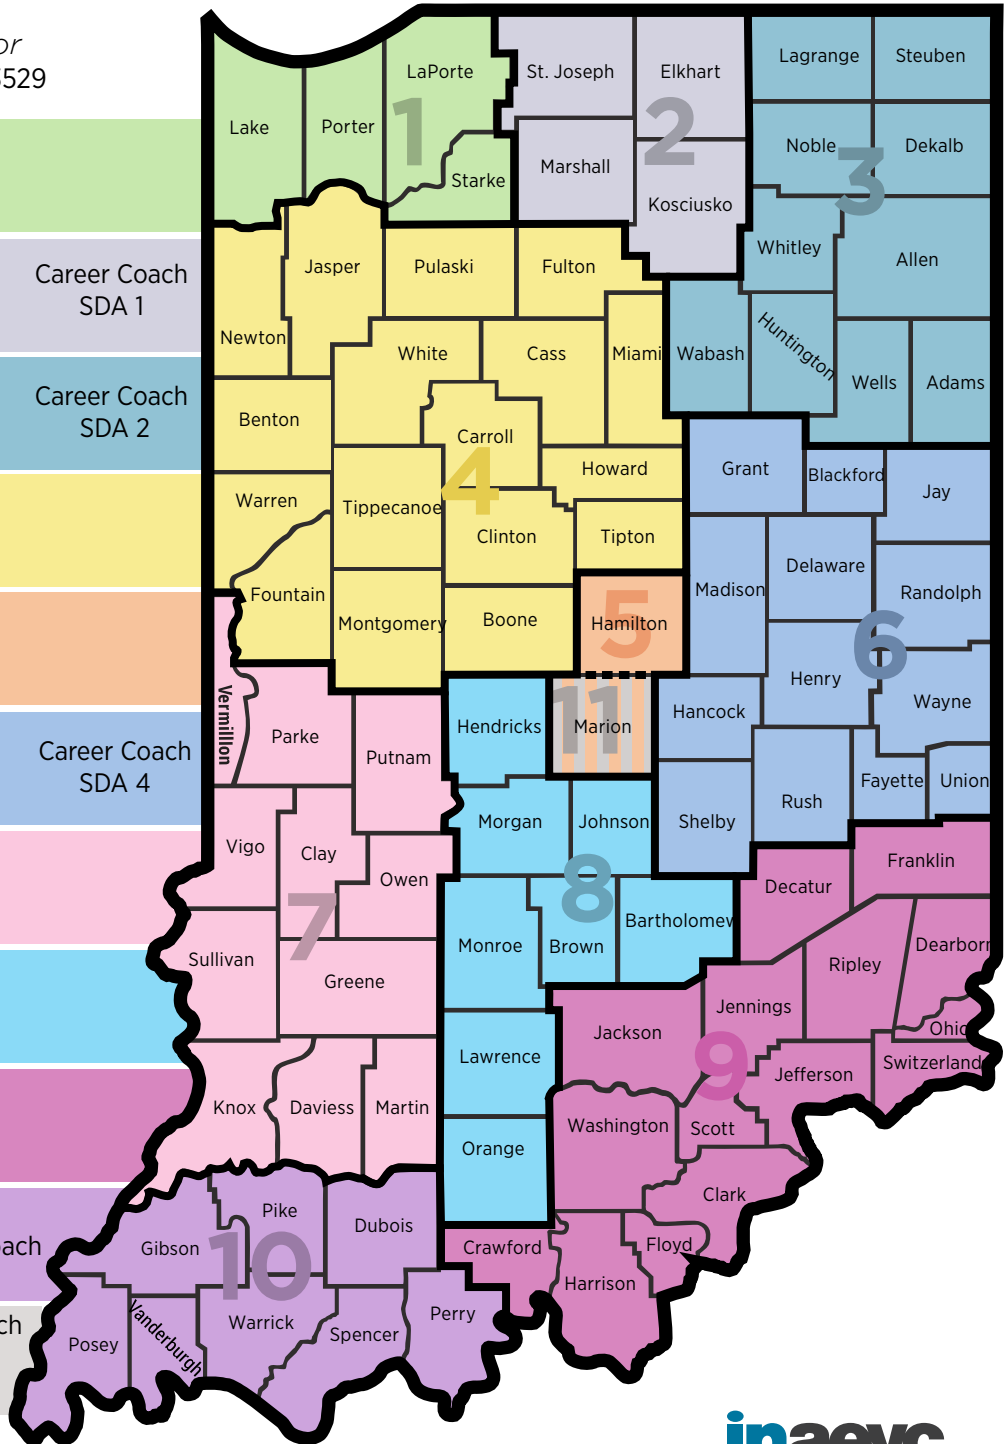

Indiana AEOC Workforce Coordinator Map

Kathy Maguire, Senior Director
kmaguire@inaeyc.org / 317.275.3534

Jennifer Cioni, Director
jcioni@inaeyc.org / 317.275.3532

Jennifer Moore
Senior Project Coordinator
jmoore@inaeyc.org / 317.275.3529

- **1** **Carla Gadson**
  cgadson@inaeyc.org
  317.275.3539
- **2** **Cassie Eberly** Career Coach SDA 1
  ceberly@inaeyc.org
  317.275.3538
- **3** **Dawn Cole-Easterday** Career Coach SDA 2
  deasterday@inaeyc.org
  317.275.3470
- **4** **Dawn Sparks**
  dsparks@inaeyc.org
  317.275.3531
- **5** **Tory Brinson**
  tbrinson@inaeyc.org
  317.275.3541
- **6** **Emma Dragoo** Career Coach SDA 4
  edragoo@inaeyc.org
  317.275.3472
- **7** **Rose Allen**
  rallen@inaeyc.org
  317.275.3540
- **8** **Jackie Bond**
  jbond@inaeyc.org
  317.275.3536
- **9** **Bonnie Baldwin**
  bbaldwin@inaeyc.org
  317.275.3542
- **10** **Randy Garratt, Ph.D.** Career Coach SDA 5
  rgarratt@inaeyc.org
  317.275.3537
- **11** **Brie O'Rourke** Career Coach SDA 3
  borourke@inaeyc.org
  317.275.3533

Indiana Association for the Education of Young Children

An Affiliate of naeyc