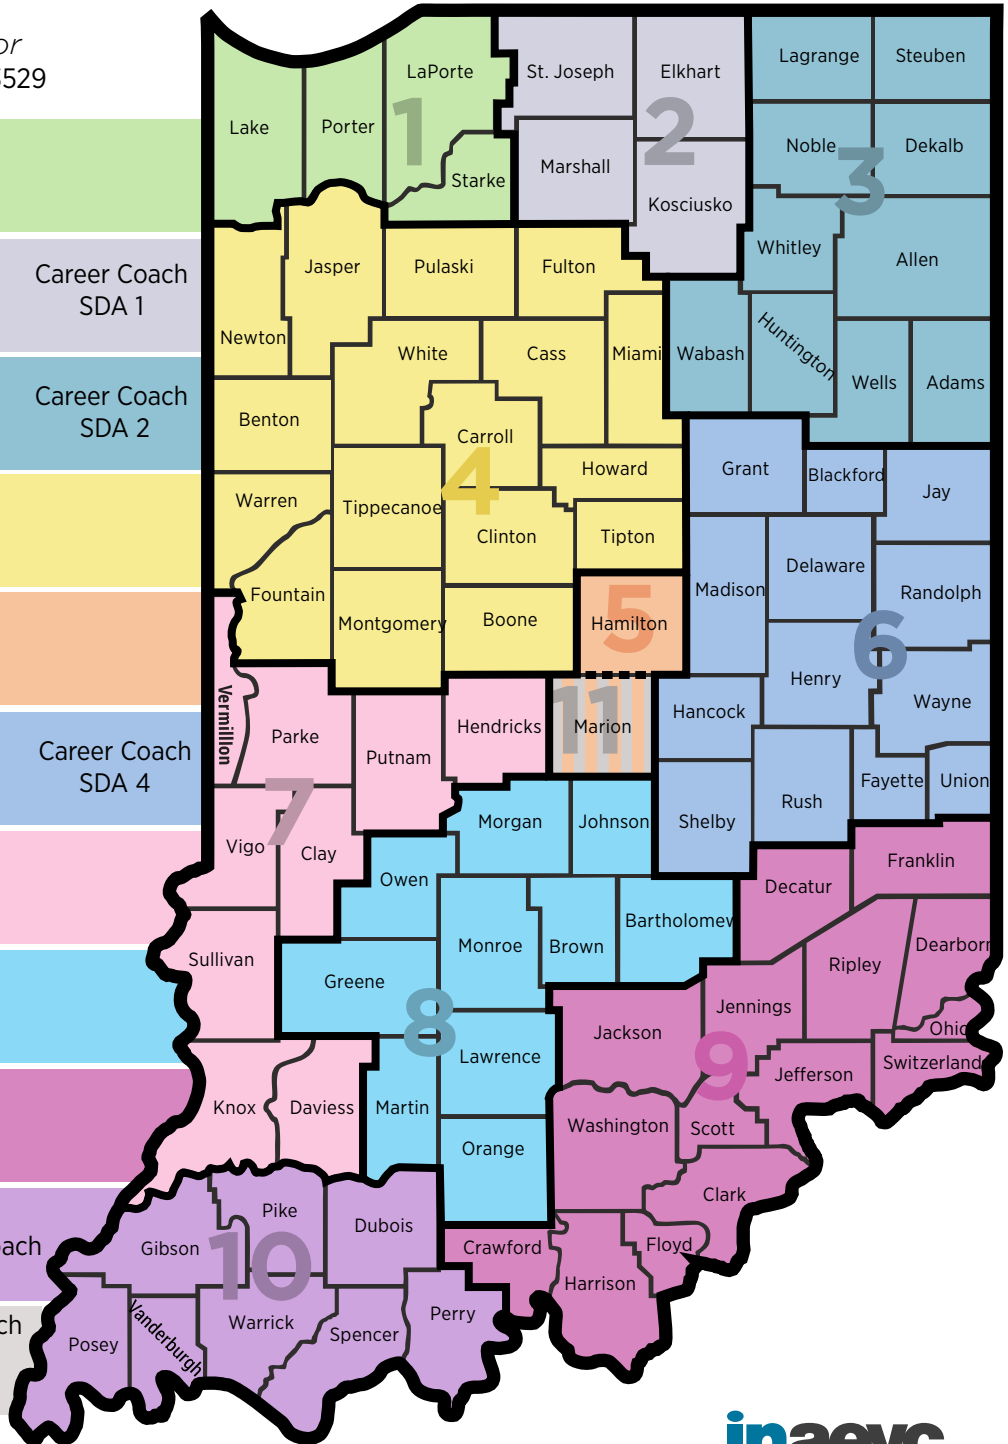

Indiana AEC Workforce Coordinator Map

Kathy Maguire, Senior Director
kmaguire@inaeyc.org / 317.275.3534

Jennifer Cioni, Director
jcioni@inaeyc.org / 317.275.3532

Jennifer Moore
Senior Project Coordinator
jmoore@inaeyc.org / 317.275.3529

- **1 Carla Gadson**
  cgadson@inaeyc.org
  317.275.3539
- **2 Cassie Eberly** Career Coach SDA 1
  ceberly@inaeyc.org
  317.275.3538
- **3 Dawn Cole-Easterday** Career Coach SDA 2
  deasterday@inaeyc.org
  317.275.3470
- **4 Dawn Sparks**
  dsparks@inaeyc.org
  317.275.3531
- **5 Tory Brinson**
  tbrinson@inaeyc.org
  317.275.3541
- **6 Emma Dragoo** Career Coach SDA 4
  edragoo@inaeyc.org
  317.275.3472
- **7 Open Position**
- **8 Jackie Bond**
  jbond@inaeyc.org
  317.275.3536
- **9 Bonnie Baldwin**
  bbaldwin@inaeyc.org
  317.275.3542
- **10 Randy Garratt, Ph.D.** Career Coach SDA 5
  rgarratt@inaeyc.org
  317.275.3537
- **11 Brie O'Rourke** Career Coach SDA 3
  borourke@inaeyc.org
  317.275.3533

Indiana Association for the Education of Young Children

An Affiliate of naeyc